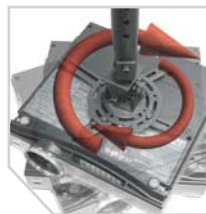

ABTUS[®]

AV813

UNIVERSAL PROJECTOR MOUNT

▶ Easy Installation

▶ Heavy Duty

Fast Connection

Roll

Pitch

Shift

Rotate

Black Powder-Coated

The All-In-One Universal Projector Mounting Kit

Extremely flexible design allows you to fit almost any popular projector in the industry under 44 lbs (20kg). Features with 2 different length of extension arms that allows flexible positioning to fit almost any projector mounting point. And with these extensions, arms position around lamp and filter are able to be achieved for easy access/maintenance to maximize lamp life. And with the spacers provided, it allows the mounting to adapt to any projector base, no matter how oddly shaped, to maintain a level installation.

Patented Unique Cross Joint

This Robust construction allows the universal Projector mounts to be precisely positioned in almost any angle.

Our designs are not only easy to install, but attractive and complimentary to the equipment they support, the AV-813 Universal Projector mount also features:

FEATURES

Function

- Suitable for most LCD and DLP projectors.
- Concealed cable management.
- Patented X Joint design for $\pm 20^\circ$ Pan & Tilt adjustments.
- 360° swivel rotation.

Safe

- UL listed for proven strength.