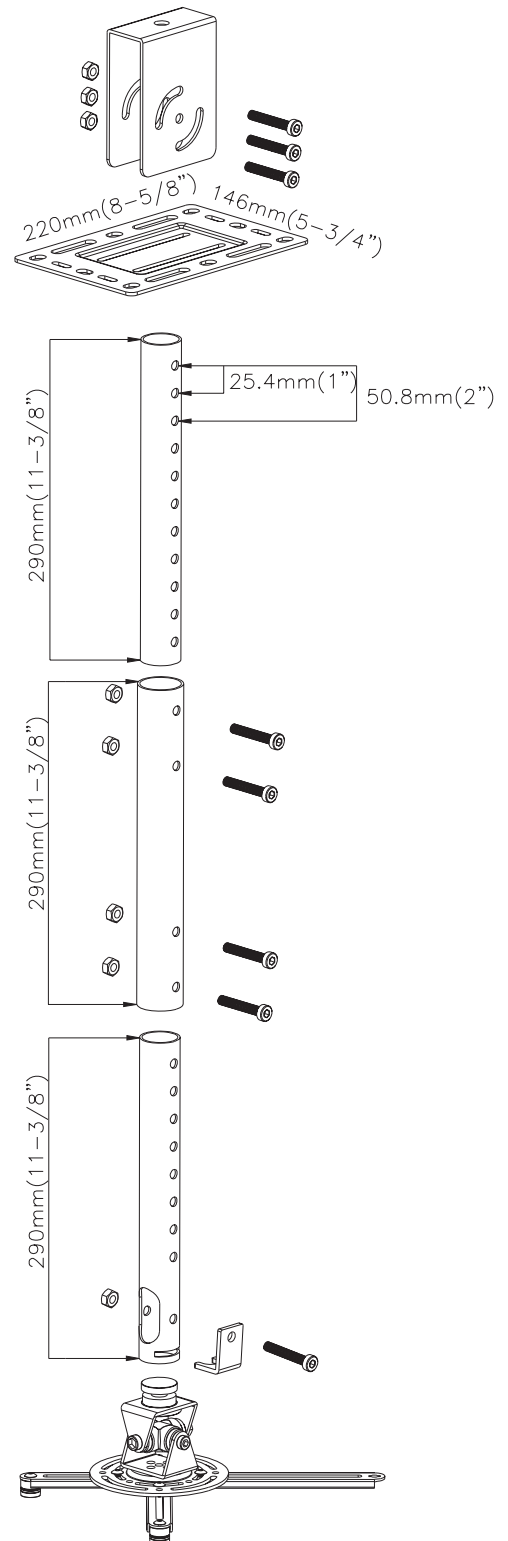

UNIVERSAL PROJECTOR MOUNT

► Easy Installation

► Heavy Duty

AV813

SPECIFICATIONS

Gross weight	4.3kg (9.2 lbs)
Gross dimension	(430 X 150 X 100) mm | (17" x 6" x 4")
Extendable length with optional rod	(600, 900) mm | (23.5" & 35.5")

FEATURES

Function

- Suitable for most LCD and DLP projectors.
- Concealed cable management.
- Patented X Joint design for $\pm 20^\circ$ Pan & Tilt adjustments.
- 360° swivel rotation.

Safe

- UL listed for proven strength.

Stable

- Adjustable steel ceiling mounting plate allows mounting on sloping ceiling, vaulted and cathedral ceiling.

Fast

- Quick and easy installation.

Easy

- Quick release design for easy maintenance.

Distributed by:

ABTUS®